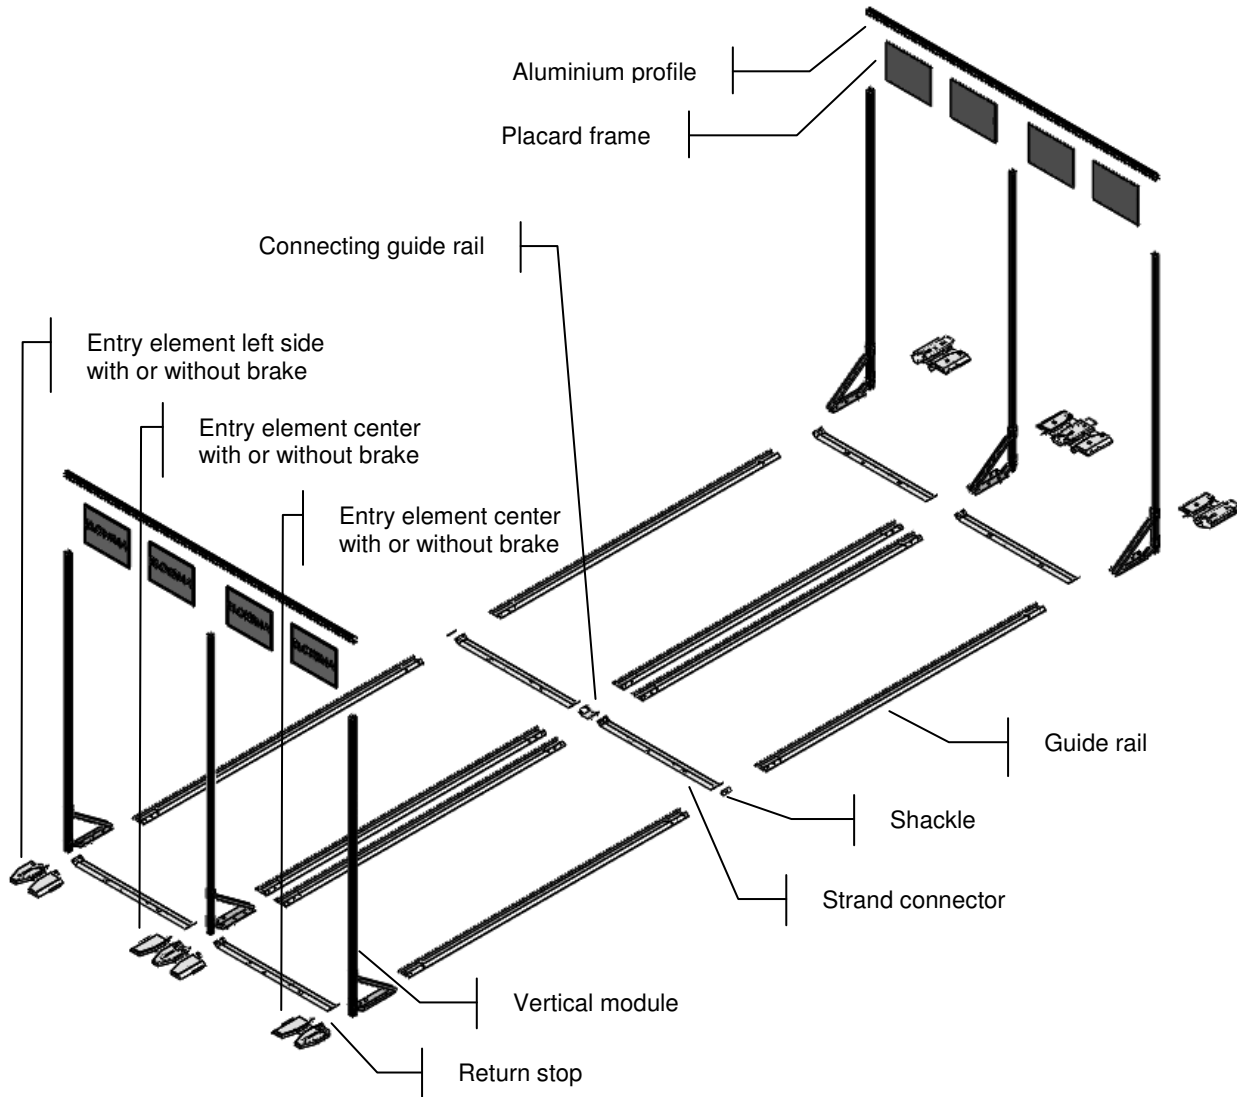

## **SUPERMARKET STEEL GUIDE RAIL SYSTEM G2**

**Wheel guidance on one side – Mono and dual track system**

For trolleys with wheel widths up to 40 mm

Steel structure

Supermarket steel guide rail:

- ✓ Optimal and visual overview
- ✓ Standardized FIFO and KANBAN supermarket systems
- ✓ Ensures exact positioning of the material close to where it is used
- ✓ Modular system – hence expandable
- ✓ Can also be installed under existing shelf setups
- ✓ Missing parts will be immediately notice
- ✓ Control – no more overproduction

## SUPERMARKET G2 – STEEL SYSTEM

### MONO AND DUAL TRACK STEEL RAIL SYSTEM

G2 SW 42  
**Supermarket**  
 G2 – Steel Structure

Possibilities of labeling:

## SUPERMARKET STEEL GUIDE RAIL SYSTEM G2

Track 42 mm