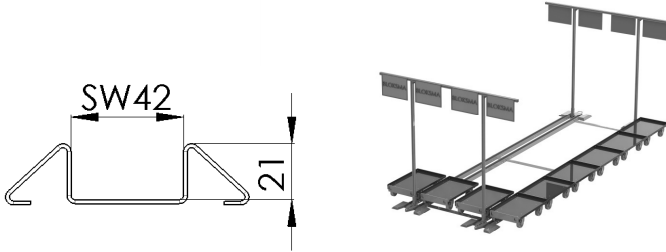

### Entry elements

Example: 202805-MI-ST Steel infed element middle for trolley BOF 600 x 400 mm, with stopper

Item no.	Description	Trolley
202805-xx-xx	Entry elements for BOZ-Trolley  Li (left) Re (right) Mi (middle) ST – stopper OO – no stopper	630 x 430 mm lengthwise
202806-xx-xx	Entry elements for BOZ-Trolley	630 x 430 mm crosswise
202807-xx-xx	Entry elements for BOF-Trolley	600 x 400 mm lengthwise
202808-xx-xx	Entry elements for BOF-Trolley	600 x 400 mm crosswise

### Guide rails

Example: 200418-0800B Steel guide rail with the length 800 mm, galv. zinc-coated blue

Item no.	Length	Surface
200418-xxxx		
	Please fill in the required length in mm off the rail.	D = anodized E = yellow similar RAL 1021

## SUPERMARKET STEEL GUIDE RAIL SYSTEM G2

Track 42 mm

### Supermarket

G2 – SW 42 – Steel

For trolleys with wheel width  
40 mm maximum

Modular system

Item no.	Description	Model
202809-xxxxB	strand connector incl. fixing material	BBA – STVEZ
139231	shackle incl. fixing material	BBA – LADUZ
145484	connecting guide rail	BBA – LASCZ
141427-0040A	return stop at infeed element 10 mm high	EBA – RSEOD
144417-0040A	return stop at infeed element 6 mm high	EBA – RSEOD