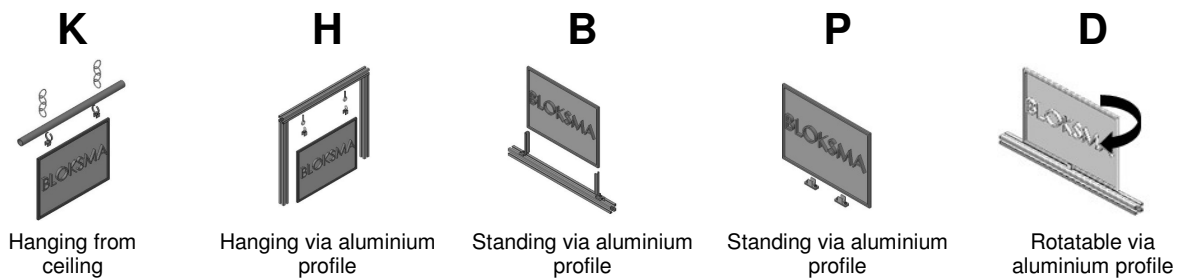

## **SUPERMARKET STEEL GUIDE RAIL SYSTEM G2**

**Wheel guidance on one side – Mono and dual track system**

For trolleys with wheel widths up to 40 mm

Steel structure

Supermarket steel guide rail:

- ✓ Optimal and visual overview
- ✓ Standardized FIFO and KANBAN supermarket systems
- ✓ Ensures exact positioning of the material close to where it is used
- ✓ Modular system – hence expandable
- ✓ Can also be installed under existing shelf setups
- ✓ Missing parts will be immediately notice
- ✓ Control – no more overproduction

### MONO AND DUAL TRACK STEEL RAIL SYSTEM

G2 SW 42  
**Supermarket**  
 G2 – Steel Structure

Possibilities of labeling: