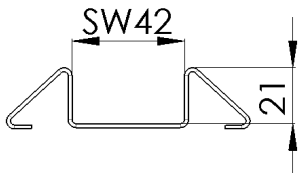

SUPERMARKET STEEL GUIDE RAIL SYSTEM G2

Track 42 mm