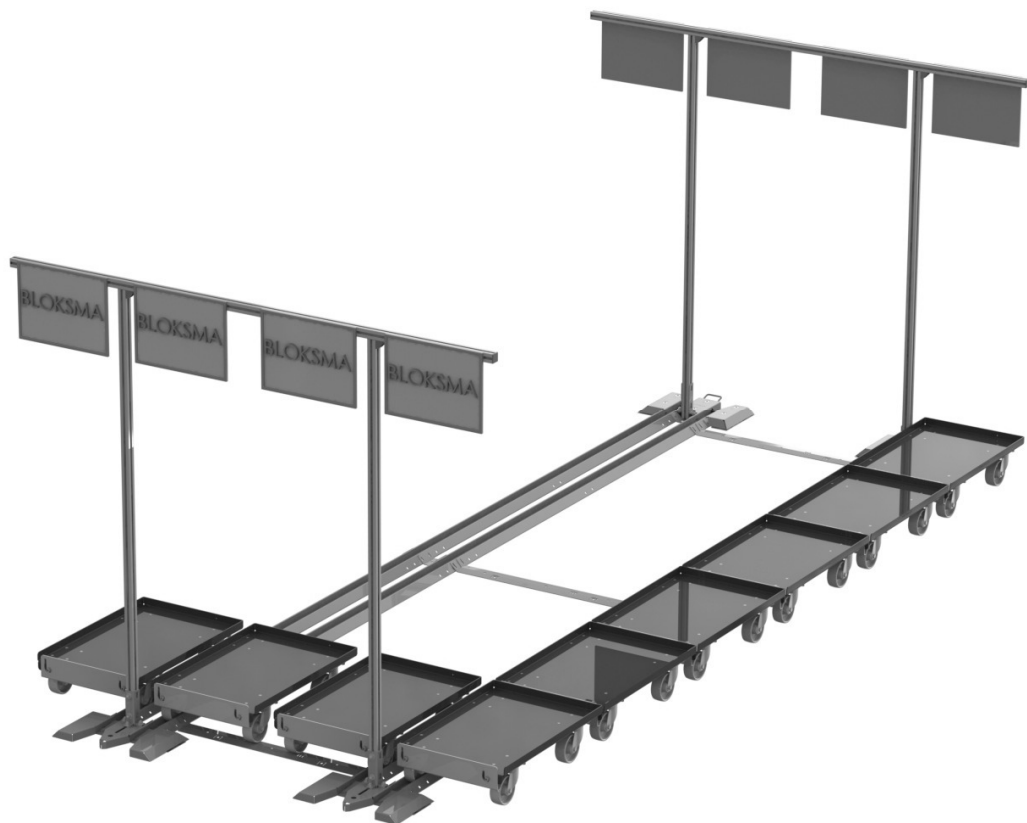

## **SUPERMARKET STEEL GUIDE RAIL SYSTEM G2**

**Wheel guidance on one side – Mono and dual track system**

For trolleys with wheel widths up to 40 mm

Steel structure

Supermarket steel guide rail:

- ✓ Optimal and visual overview
- ✓ Standardized FIFO and KANBAN supermarket systems
- ✓ Ensures exact positioning of the material close to where it is used
- ✓ Modular system – hence expandable
- ✓ Can also be installed under existing shelf setups
- ✓ Missing parts will be immediately notice
- ✓ Control – no more overproduction

### MONO AND DUAL TRACK STEEL RAIL SYSTEM

G2 SW 42  
**Supermarket**  
 G2 – Steel Structure

Possibilities of labeling:

## SUPERMARKET STEEL GUIDE RAIL SYSTEM G2

Track 42 mm

### Supermarket

G2 – SW 42 – Steel

For trolleys with wheel width  
40 mm maximum

Modular system