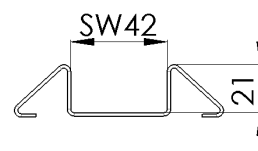

### Entry elements

Example: 202805-MI-ST Steel infed element middle for trolley BOF 600 x 400 mm, with stopper

Item no.	Description	Trolley
202805-xx-xx	Entry elements for BOZ-Trolley  Li (left) Re (right) Mi (middle) ST – stopper OO – no stopper	630 x 430 mm lengthwise
202806-xx-xx	Entry elements for BOZ-Trolley	630 x 430 mm crosswise
202807-xx-xx	Entry elements for BOF-Trolley	600 x 400 mm lengthwise
202808-xx-xx	Entry elements for BOF-Trolley	600 x 400 mm crosswise

### Guide rails

Example: 200418-0800B Steel guide rail with the length 800 mm, galv. zinc-coated blue

Item no.	Length	Surface
200418-xxxx		
	Please fill in the required length in mm off the rail.	D = anodized E = yellow similar RAL 1021

Item no.	Description	Model
202832-Rxxxx 202832-Lxxxx 202832-Mxxxx	vertical module <b>Right / Left / Middle</b> (to infeed element <b>R / L / M</b> ) consisting of profile holder and aluminium profile L = xxxx	BBA – SEMMZ
132401-xxxxA	aluminium profile	ETP – ALPOA