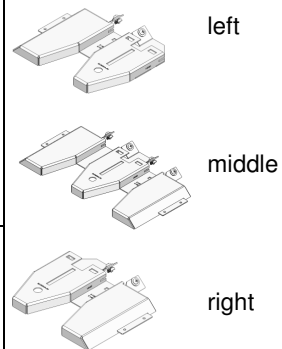

## SUPERMARKET STEEL GUIDE RAIL SYSTEM G2

Track 42 mm

### Supermarket

G2 – SW 42 – Steel

For trolleys with wheel width  
40 mm maximum

Modular system

### Entry elements

Example: 202805-MI-ST Steel infed element middle for trolley BOF 600 x 400 mm, with stopper

Item no.	Description	Trolley
202805-xx-xx	Entry elements for BOZ-Trolley  Li (left) Re (right) Mi (middle) ST – stopper OO – no stopper	630 x 430 mm lengthwise
202806-xx-xx	Entry elements for BOZ-Trolley	630 x 430 mm crosswise
202807-xx-xx	Entry elements for BOF-Trolley	600 x 400 mm lengthwise
202808-xx-xx	Entry elements for BOF-Trolley	600 x 400 mm crosswise