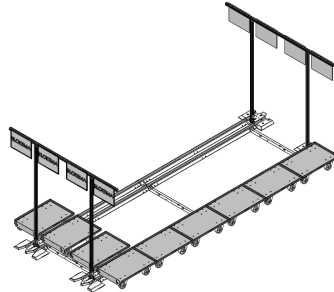

## **SUPERMARKET STEEL GUIDE RAIL SYSTEM G2**

**Wheel guidance on one side – Mono and dual track system**

For trolleys with wheel widths up to 40 mm

Steel structure

Supermarket steel guide rail:

- ✓ Optimal and visual overview
- ✓ Standardized FIFO and KANBAN supermarket systems
- ✓ Ensures exact positioning of the material close to where it is used
- ✓ Modular system – hence expandable
- ✓ Can also be installed under existing shelf setups
- ✓ Missing parts will be immediately notice
- ✓ Control – no more overproduction

### MONO AND DUAL TRACK STEEL RAIL SYSTEM

G2 SW 42  
**Supermarket**  
 G2 – Steel Structure

Possibilities of labeling:

## SUPERMARKET STEEL GUIDE RAIL SYSTEM G2

Track 42 mm

### Supermarket

G2 – SW 42 – Steel

For trolleys with wheel width  
40 mm maximum

Modular system