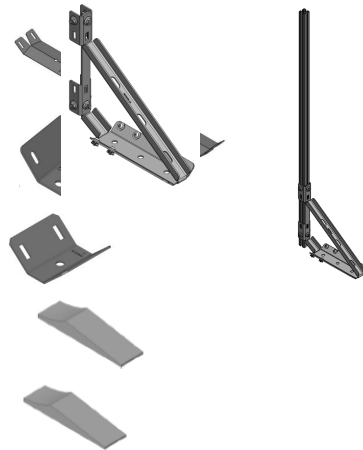

### Guide rails

Example: 200418-0800B Steel guide rail with the length 800 mm, galv. zinc-coated blue

Item no.	Length	Surface
200418-xxxx		
	Please fill in the required length in mm off the rail.	D = anodized E = yellow similar RAL 1021

## SUPERMARKET STEEL GUIDE RAIL SYSTEM G2

Track 42 mm

### Supermarket

G2 – SW 42 – Steel

For trolleys with wheel width  
40 mm maximum

Modular system

Item no.	Description	Model
202809-xxxxB	strand connector incl. fixing material	BBA – STVEZ
139231	shackle incl. fixing material	BBA – LADUZ
145484	connecting guide rail	BBA – LASCZ
141427-0040A	return stop at infeed element 10 mm high	EBA – RSEOD
144417-0040A	return stop at infeed element 6 mm high	EBA – RSEOD

Item no.	Description	Model
202832-Rxxxx 202832-Lxxxx 202832-Mxxxx	vertical module <b>Right / Left / Middle</b> (to infeed element <b>R / L / M</b> ) consisting of profile holder and aluminium profile L = xxxx	BBA – SEMMZ
132401-xxxxA	aluminium profile	ETP – ALPOA