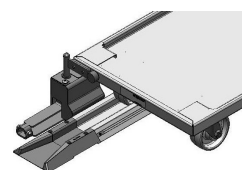

Other lengths / models / materials deliverable on request.